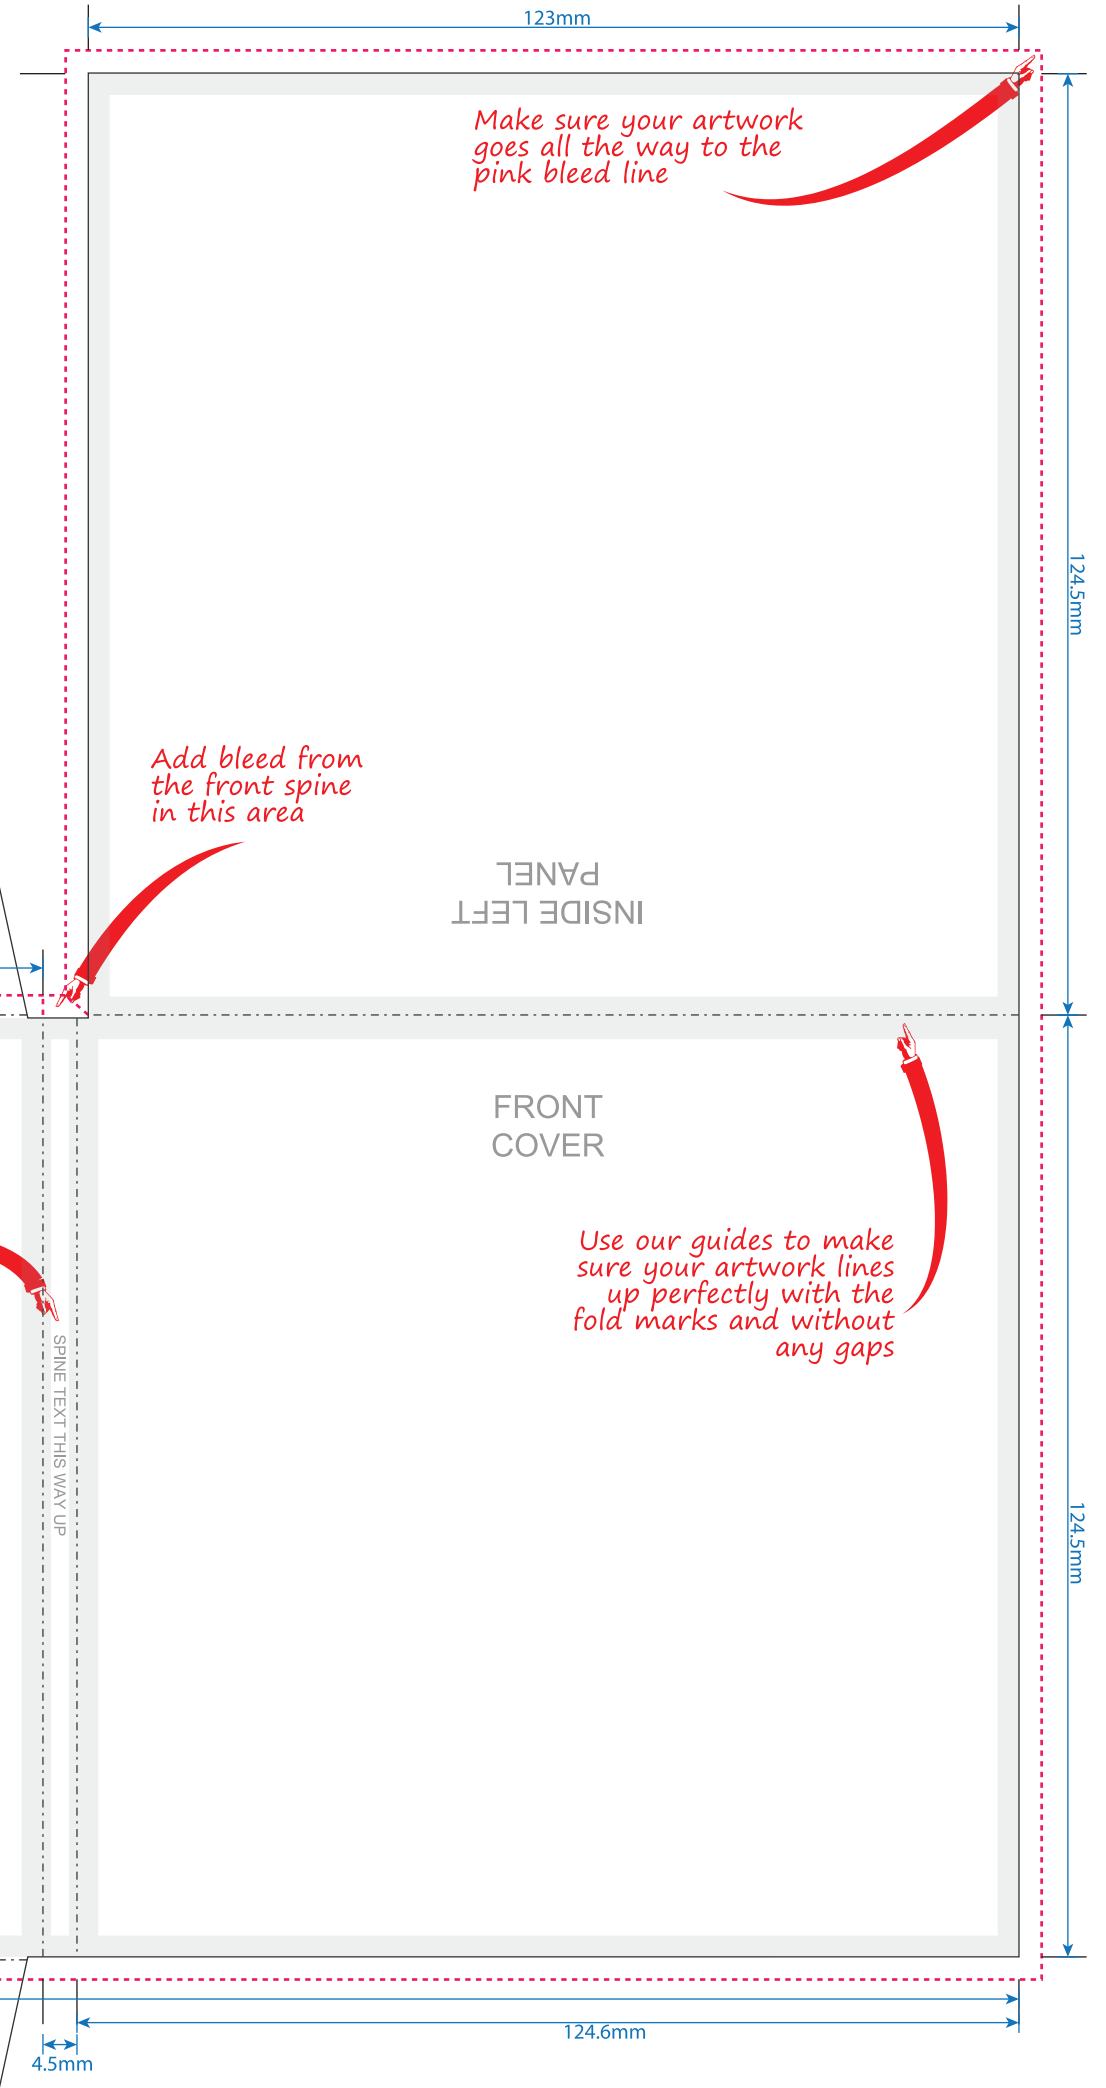

LANCING PACK TEMPLATE

ARTBOARD DIMENSIONS: 450mm x 320mm
CMYK / 300dpi

Make sure your artwork goes all the way to the pink bleed line

Add bleed from the front spine in this area

Ensure your spine text is central, the correct way round and not too close to the edges

Use our guides to make sure your artwork lines up perfectly with the fold marks and without any gaps

Avoid placing any text in these grey areas

Avoid type smaller than 6pt

© PUBLISHING COMPANY

GRIP EDGE

Legend for line styles:

- Cut
- - - - - Bleed
- · - · - · - Fold
- Safe Margin

Color calibration bar and registration mark: